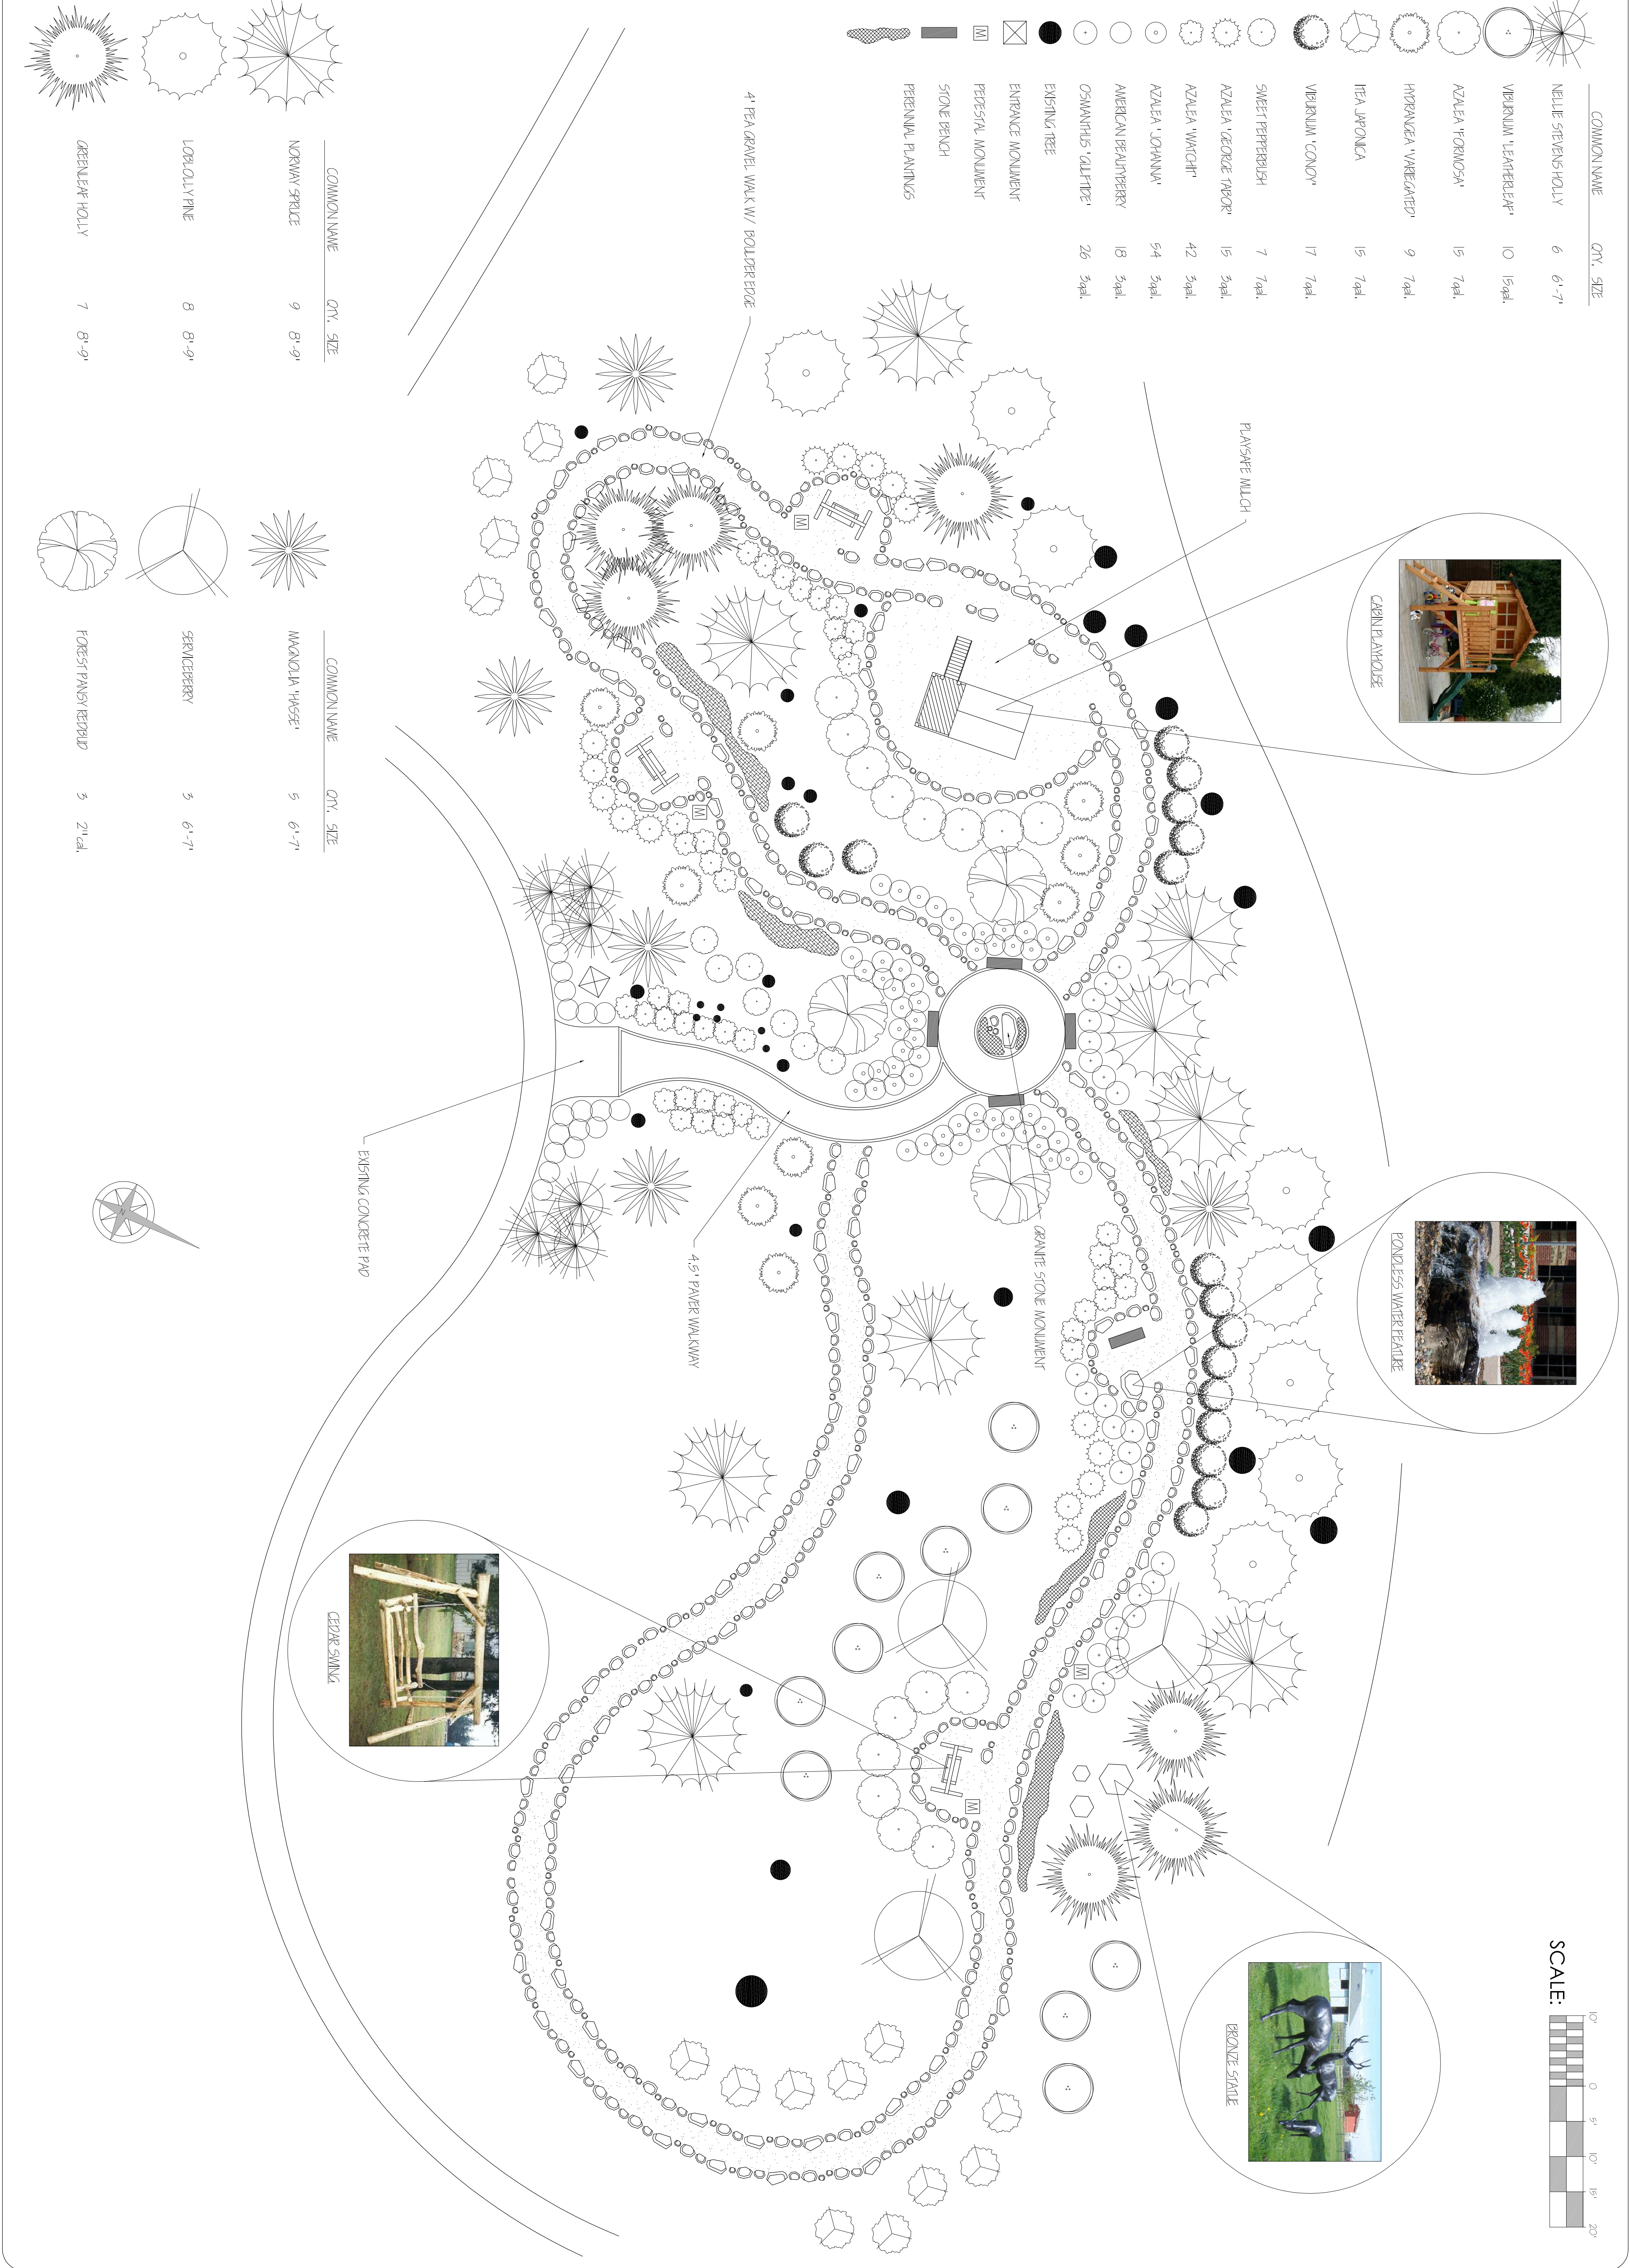

- EXISTING TREE
- ENTRANCE MONUMENT
- FEDERAL MONUMENT
- STONE BENCH
- PERENNIAL PLANTINGS

COMMON NAME	QTY.	SIZE
NORWAY SPRUCE	9	8'-9"
LOBLOLLYPINE	8	8'-9"
GREENLEAF HOLLY	7	8'-9"

COMMON NAME	QTY.	SIZE
MANDARIN HYDRANGEA	5	6'-7"
SERVICEBERRY	5	6'-7"
FOREST PANSY REDBUD	5	2'-4"

LANDSCAPE PLAN FOR:
CLARK MEMORIAL GARDEN

Triad Landscape Design Group assumes no responsibility for the implementation of the landscape design on this drawing, nor does it guarantee the accuracy of the information or the absence of discrepancies between the plan and actual site conditions.

REV.	DESCRIPTION
10/09/10	reconfigure gravel walk, revise tree / shrub selections.

Triad Landscape Design Group
www.triadlandscape.com